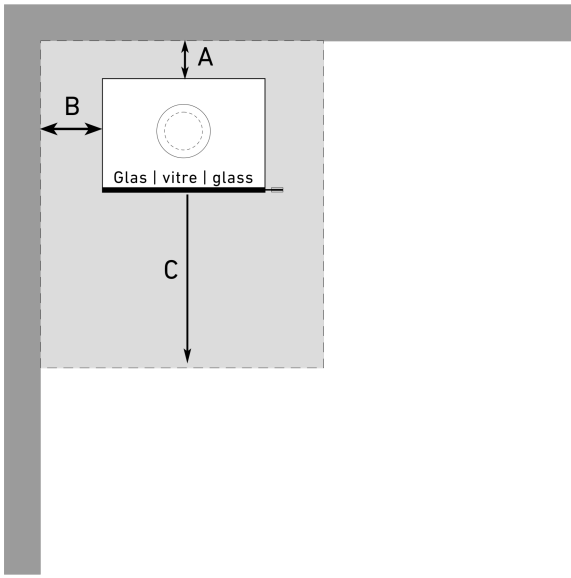

Technical data sheet

VIVA 100 L GAS

200

Sketches of safety distances

All information is provided without guarantee. Sketches are not true to scale.

20.04.2026 | 4 / 4

ATTIKA FEUER AG | Brunnmatt 16 | CH-6330 Cham | Tel. +41 41 784 80 80 | info@attika.ch | www.attika.ch

200