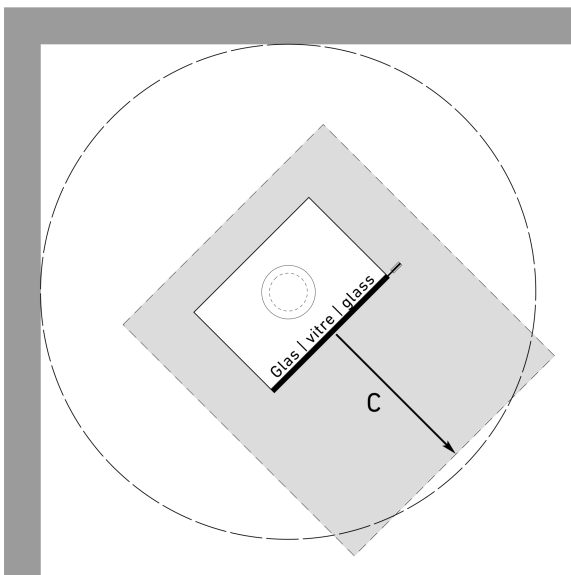

Technical data sheet

VIVA 100 L GAS

200

Sketches of safety distances

All information is provided without guarantee. Sketches are not true to scale.

20.04.2026 | 4 / 4

ATTIKA FEUER AG | Brunnmatt 16 | CH-6330 Cham | Tel. +41 41 784 80 80 | info@attika.ch | www.attika.ch

200