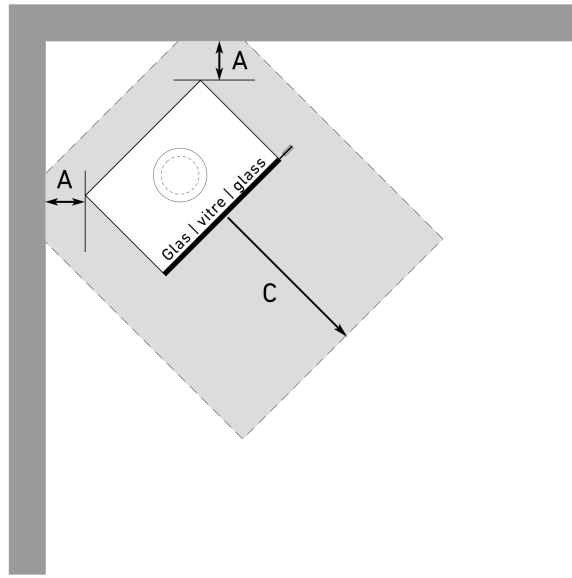

Technical data sheet

VIVA 100 L GAS

200

Sketches of safety distances

All information is provided without guarantee. Sketches are not true to scale.

20.04.2026 | 4 / 4

ATTIKA FEUER AG | Brunnmatt 16 | CH-6330 Cham | Tel. +41 41 784 80 80 | info@attika.ch | www.attika.ch

200