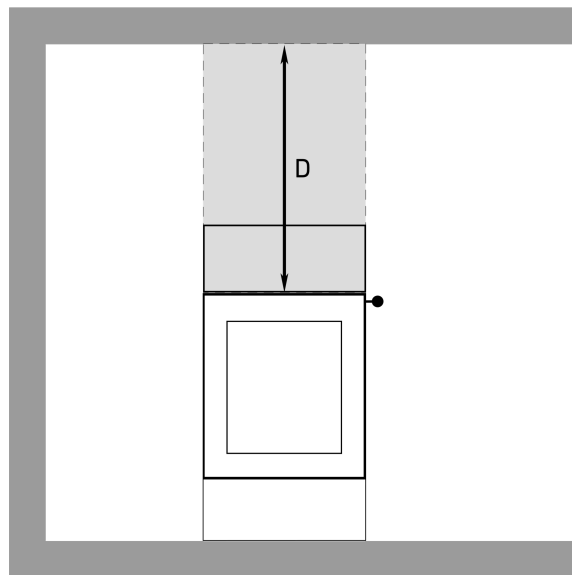

Technical data sheet

VIVA 100 L GAS

200

Sketches of safety distances

All information is provided without guarantee. Sketches are not true to scale.

20.04.2026 | 4 / 4

ATTIKA FEUER AG | Brunnmatt 16 | CH-6330 Cham | Tel. +41 41 784 80 80 | info@attika.ch | www.attika.ch

200